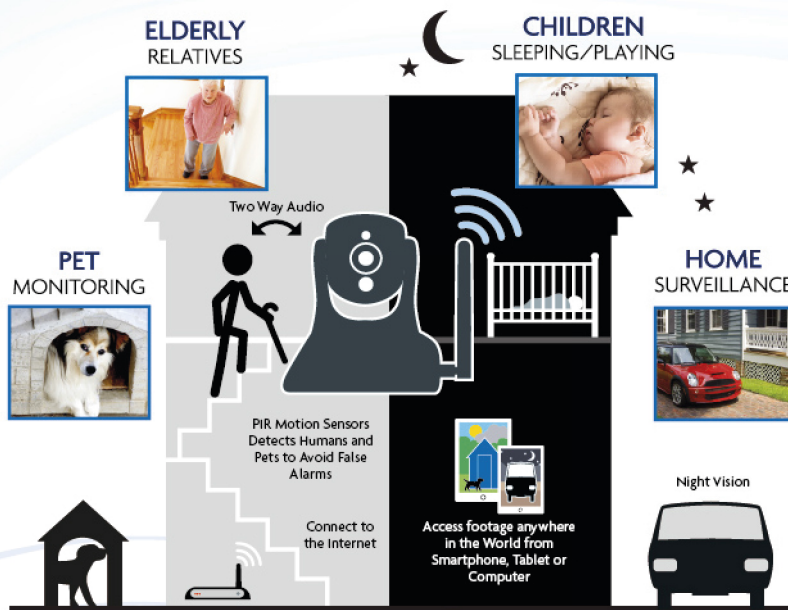

The HomeGuard HD 720P PIR Wireless Pan & Tilt Camera is a simple to use 720P IP camera that can be conveniently positioned within the home (within wireless range of your internet router) and remotely controlled from your computer, tablet or SmartPhone. It features great picture quality, capturing video in full HD 720P at 30 frames per second, includes a built-in microphone and speaker to allow you to listen and speak back to where the camera is located, a micro SD socket to capture video onto a micro SD card (up to 64GB, not included), PIR (passive infrared) sensor to detect human and pet movement and a wealth of other great features. If you want a simple surveillance product to protect your home or a discreet way to monitor (and listen/speak to) children, elderly relatives or pets wherever you are in the world, then this is the ideal solution for you.

Features

- Superb Picture Quality with HD 720P Resolution
- Remotely Control Camera via Computer & Smart Devices
- One Key WiFi Configuration via Smart App
- Easy Setup, 100% Plug & Play via iOS, Android, Windows PC and Mac
- High Quality 2 way Audio
- Local Micro SD storage up to 64GB (card not included)
- Motion Detection via PIR sensor, Send Picture or Video to micro SD Card / FTP / Email

! Activity Triggers Push Notifications 24/7

HD Resolution

PIR Motion Sensors

Night Vision

Two Way Audio

Easy Wifi Connection

Smart Access

HD 720P PIR Pan & Tilt Camera

HD WiFi cameras give you peace of mind by allowing you to view anywhere Access from computers & Smart Devices.

Contents

- HD 720p PIR Wireless Pan / Tilt Camera
- Power Adapter
- Wifi Antenna
- Mounting Bracket Set
- RJ45 Network Cable
- Manual