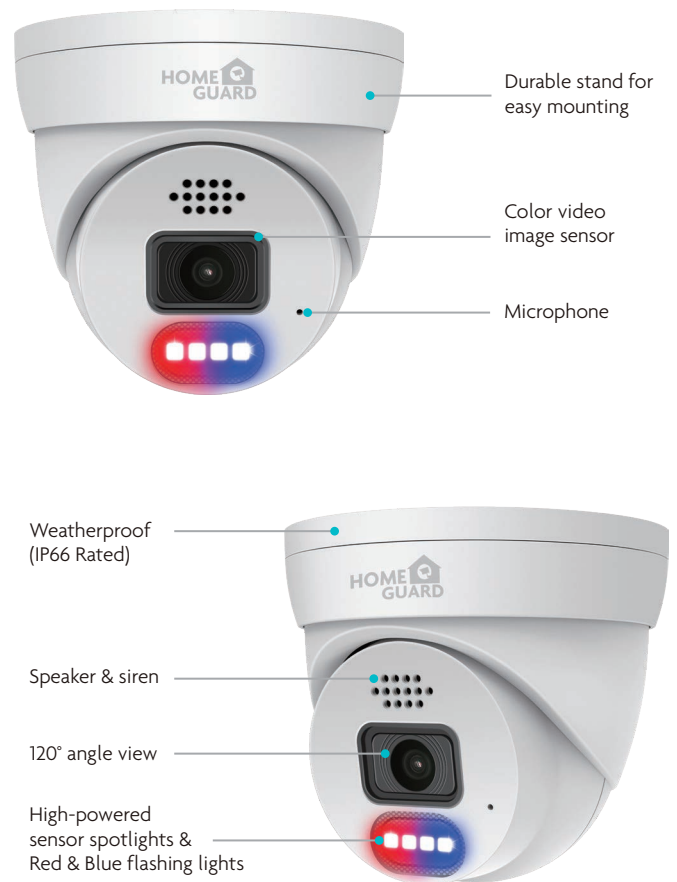

2K PoE Dome Spotlight Camera

Multi-purpose for indoors & outdoors, protect what matters most

HOMEGUARD is a global leading DIY consumer security brand with mission to deliver the latest and most advanced technology to market. We offer a range of affordable and smart CCTV solutions for home & small business security with high quality products and services. With an extensive range of wire-free security, wired & wireless security, smart battery camera and video doorbell, we've got you covered ! Characterized by ever evolving, feature rich, high performance & distinctive designs, our products can satisfy your needs in every way. Intelligence, innovation & thoughtful, that's smarter security.